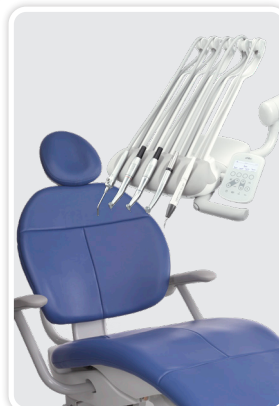

#### INCLUDES

- 311B Pro Compatible Chair
- Formed Upholstery
- 332 Pro delivery with CP5i Touchpad
- 4-position Control Block with electric motor
- 551STA Assistant's instrumentation
- 372 LED Light

The **A-dec 500 Pro** now offers a new delivery system that ensures the support of your dental team with a whole new degree of connection, thanks to **A-dec+**, an updatable software platform.

Buy An A-dec 500 Pro Chair package<sup>1</sup>  
Receive a FREE  
A-dec 500 Stools Set &  
Acteon Scaler Kit

VALUED AT  
**\$10,305**

The new **A-dec 300 Pro** combines design, value, and comfort with technology and powerful performance for your everyday practice. Prepare with the addition of the **A-dec+ Gateway**, prepare your practice today for the addition of the future services and features of tomorrow.