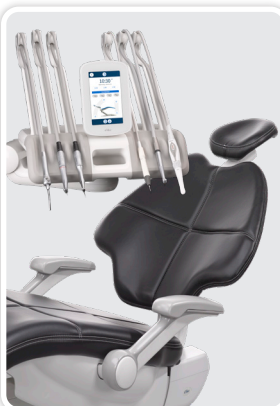

#### INCLUDES

- 311B Pro Compatible Chair
- Formed Upholstery
- 332 Pro delivery with CP5 Touchpad
- 3-position Control Block
- 351/S/3 Assistant's instrumentation
- 372 LED Light

#### INCLUDES

- 311B Pro Compatible Chair
- Formed Upholstery
- 332 Pro delivery with CP5i Touchpad
- 4-position Control Block with electric motor
- 551STA Assistant's instrumentation
- 372 LED Light

The **A-dec 500 Pro** now offers a new delivery system that ensures the support of your dental team with a whole new degree of connection, thanks to **A-dec+**, an updatable software platform.